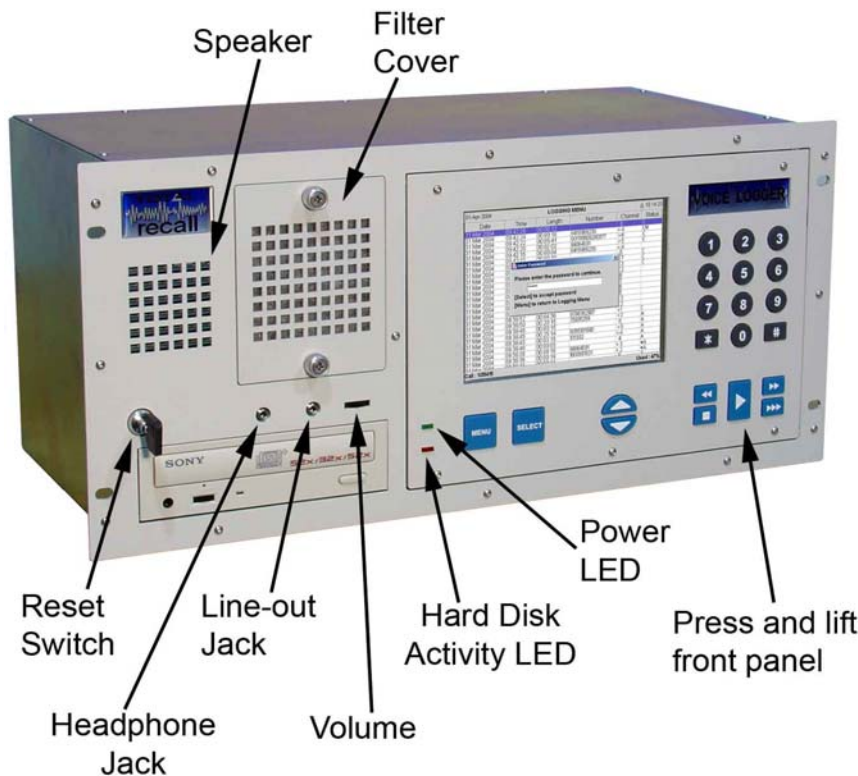

TOTAL RECALL RACK

System Exterior and Layout

When your business depends on
CALL RECORDING
YOU NEED TOTAL RECALL

4 to 72 Analog Channel Configurations, in multiples of 4, 8 and 12

Tilting colour LCD control panel for convenient operation