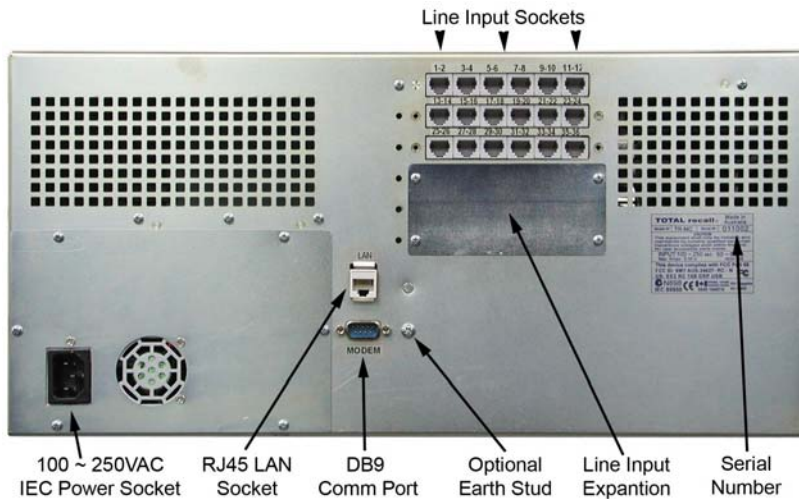

TOTAL RECALL RACK

System Exterior and Layout

When your business depends on
CALL RECORDING
YOU NEED TOTAL RECALL

4 to 72 Analog Channel Configurations, in multiples of 4, 8 and 12

Tilting colour LCD control panel for convenient operation