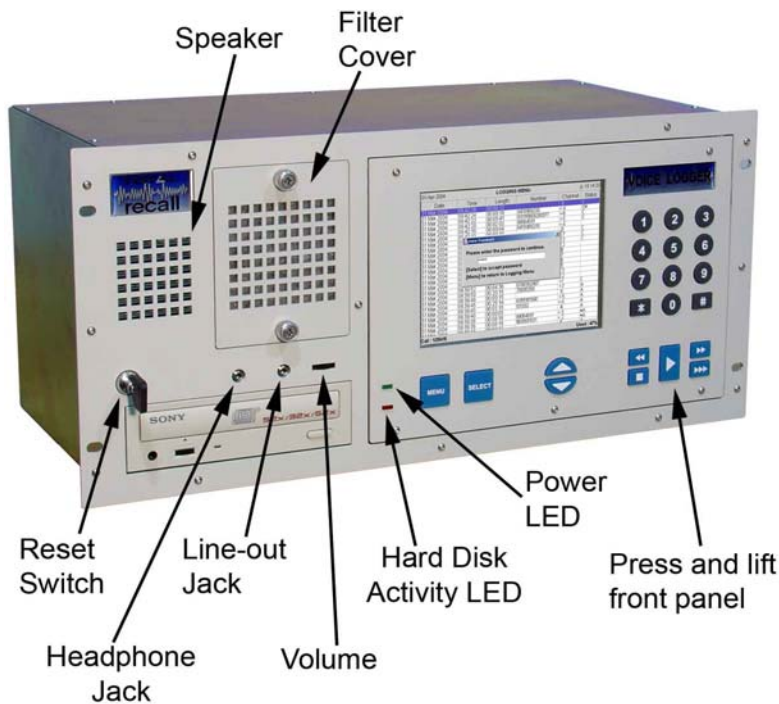

TOTAL RECALL CLASSIC RACK

When your business depends on
CALL RECORDING
YOU NEED TOTAL RECALL

72 simultaneous analog-only channels, or 8 SIP/H.323 VoIP channels combined with 8 analog channels. Tilting colour LCD control panel.