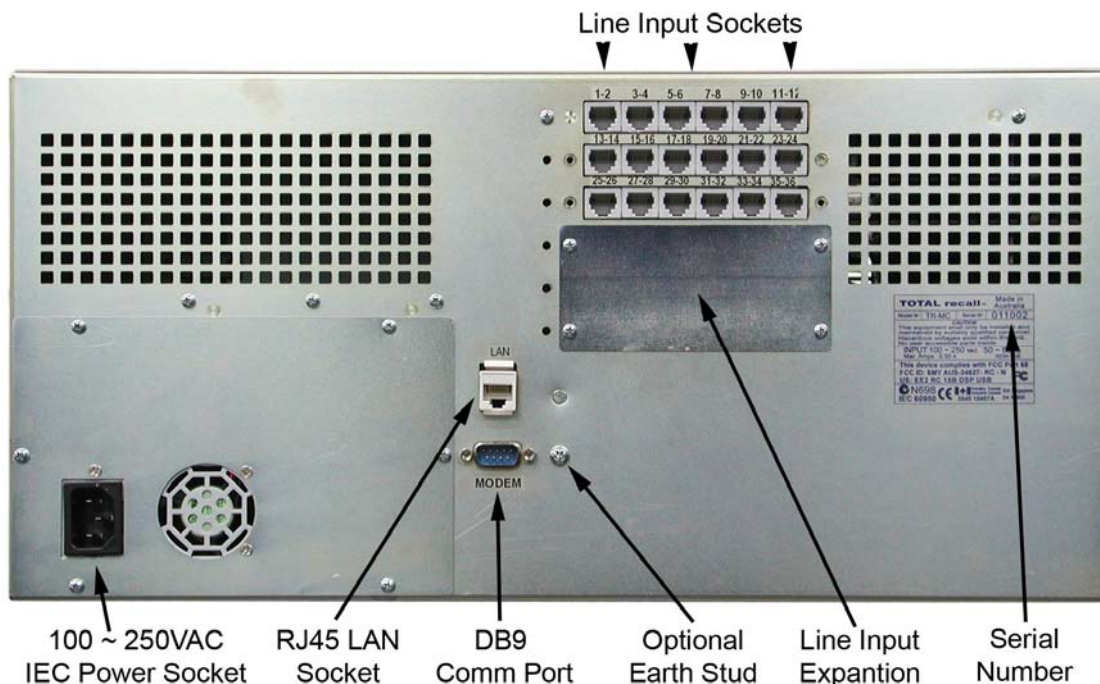

For more information visit TOTAL RECALL on the Web at www.totalrecallvr.com

In Australia:
Comsec TR Pty Ltd
5/7 Millennium Court
Silverwater NSW 2128
Australia

All the trademarks are property of their respective owners.

Tel: +61 2 9748 2304
sales@totalrecallvr.com

Copyright © 2011 Comsec TR Pty Ltd. All rights reserved. The information in this publication is subject to change without notice. Comsec TR Pty Ltd assumes no responsibility for any errors that may appear in this publication.